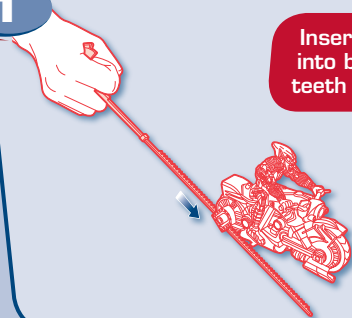

SPIDER-MAN™

AGES 4+
69649/69398 Asst.

**GREEN GOBLIN™
Pumpkin Bomb Racer**

CAUTION:

Hair entanglement may result if child's hair comes in contact with moving parts of toy. Adult supervision is required.

1

Insert ripcord into bike with teeth facing up.

2

Holding the bike near the floor, tilt it back so that the front wheel of the bike is slightly elevated.

3

Quickly pull the cord out of the bike.

4

Lower both wheels of the bike to the floor, giving a slight push forward as you do so. The bike will launch and race away!