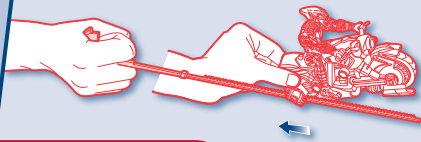

SPIDER-MAN™

AGES 4+
69649/69398 Asst.

**GREEN GOBLIN™
Pumpkin Bomb Racer**

CAUTION:

Hair entanglement may result if child's hair comes in contact with moving parts of toy. Adult supervision is required.

1

Insert ripcord into bike with teeth facing up.

2

Holding the bike near the floor, tilt it back so that the front wheel of the bike is slightly elevated.

3

Quickly pull the cord out of the bike.

4

Lower both wheels of the bike to the floor, giving a slight push forward as you do so. The bike will launch and race away!